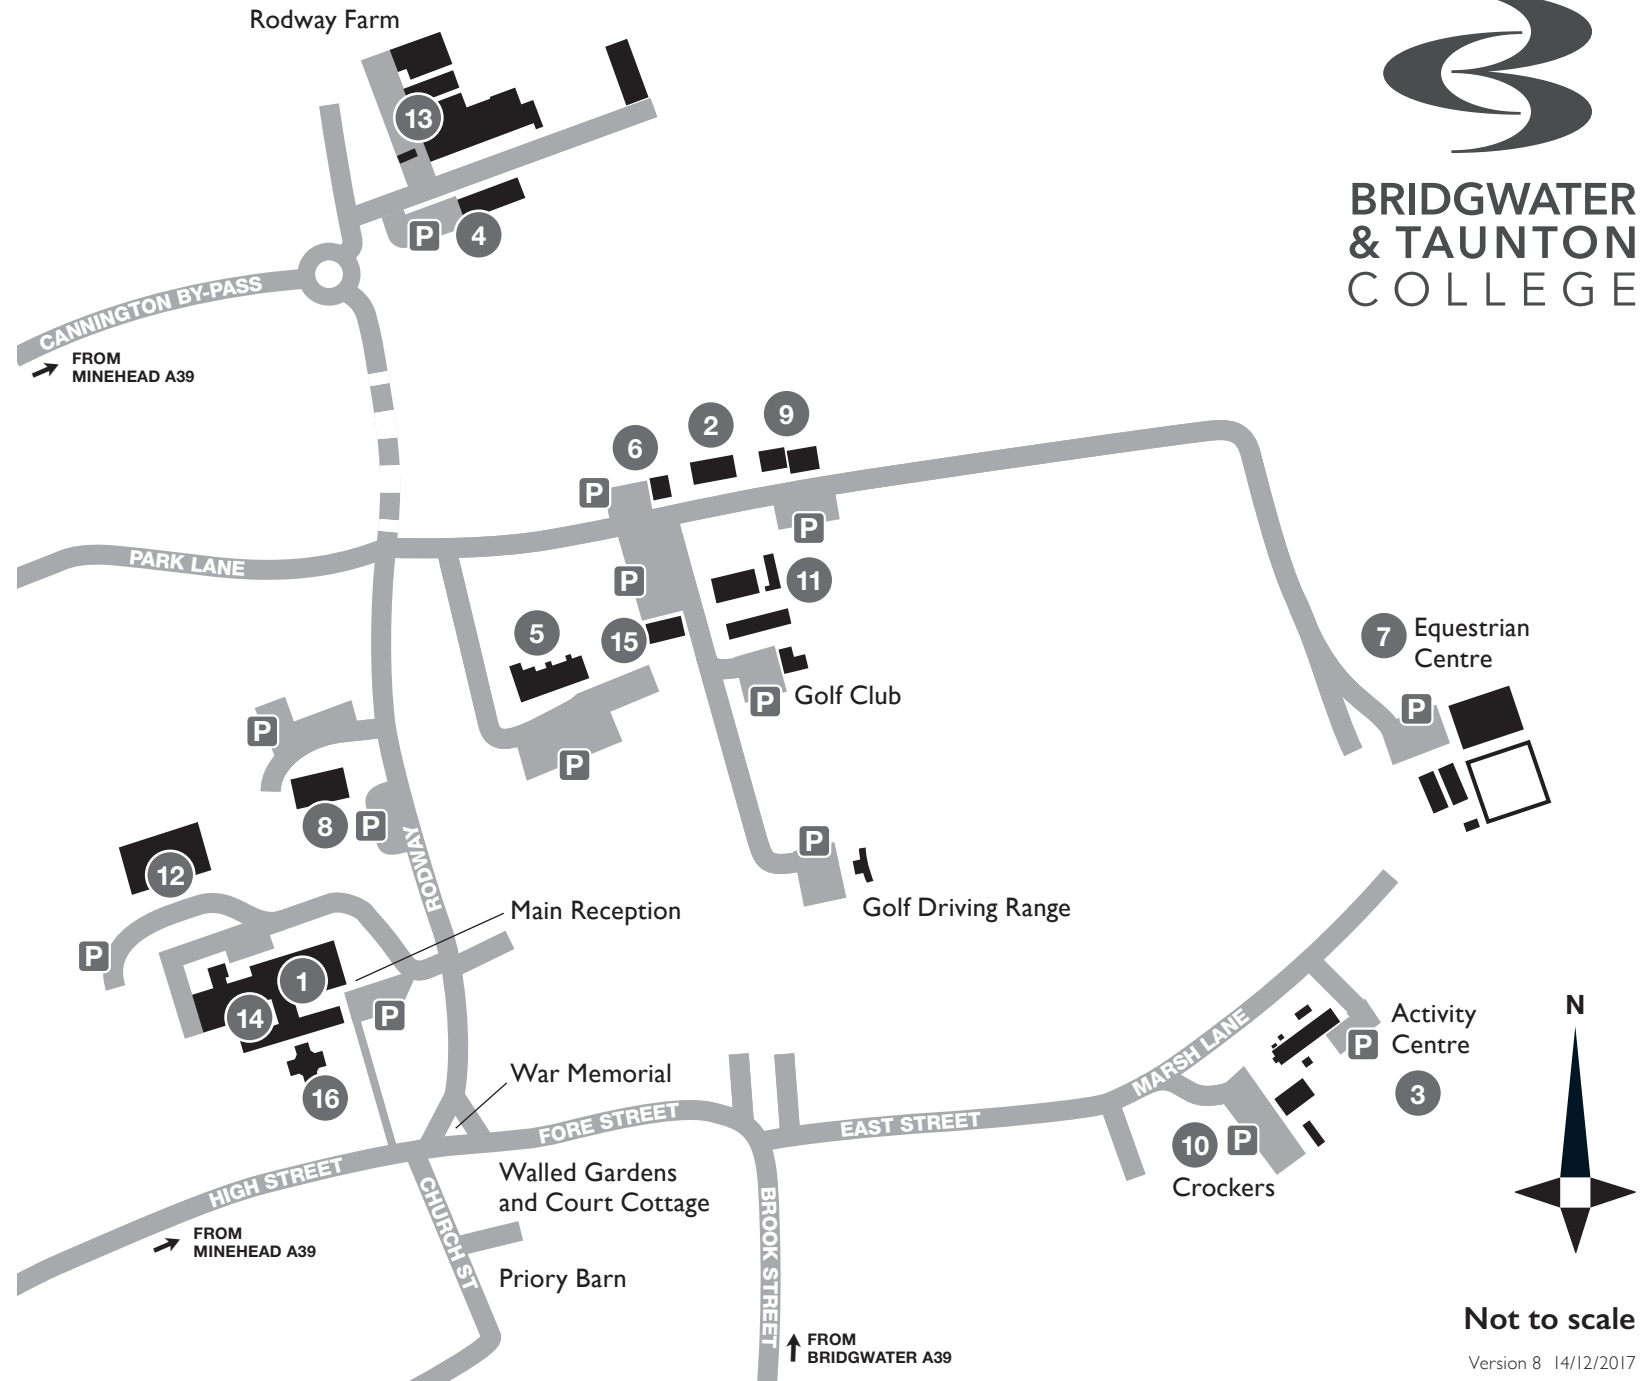

CANNINGTON CAMPUS

Main Site

Rodway, Cannington
Somerset TA5 2LS
01278 655105

Agriculture Innovation Centre

Rodway Farm, Cannington,
Somerset TA5 2PJ

- 1 Main Reception
- 2 14-16 Centre
- 3 Activity Centre
- 4 Agriculture Innovation Centre (AIC)
- 5 Animal Management Centre (AMC)
- 6 Arboriculture
- 7 Equestrian Centre
- 8 Brian Galloway Building (BGB)
- 9 Construction Skills and Innovation Centre (CSIC)
- 10 Crockers
- 11 Fisheries and Workshops
- 12 National College for Nuclear
- 13 Rodway Farm
- 14 Student Liaison Team Office (SLT)
- 15 Temporary Classrooms 2 and 3
- 16 University Centre

RODWAY FARM

- 4 Agriculture Innovation Centre (AIC)
Rooms CA1 to CA18
- 13 Rodway Farm

- | | |
|--|---|
| 2 14 -16 Centre | 9 Construction Skills and
Innovation Centre (CSIC) |
| 5 Animal Management Centre
(AMC)
AMCTR - Tutorial Room
Rooms AM1 to AM4 | 11 Fisheries and Workshops
FISHERY1, HWS2 - Agri Mech
HWS3 - Chainsaw,
HWS7 - Countryside, HWS8 - Mech
HWS11 - Fish |
| 6 Arboriculture
ARBPR - Practical
ARBTR - Theory | 15 Temporary Classrooms
Rooms CTC1 and CTC2 |