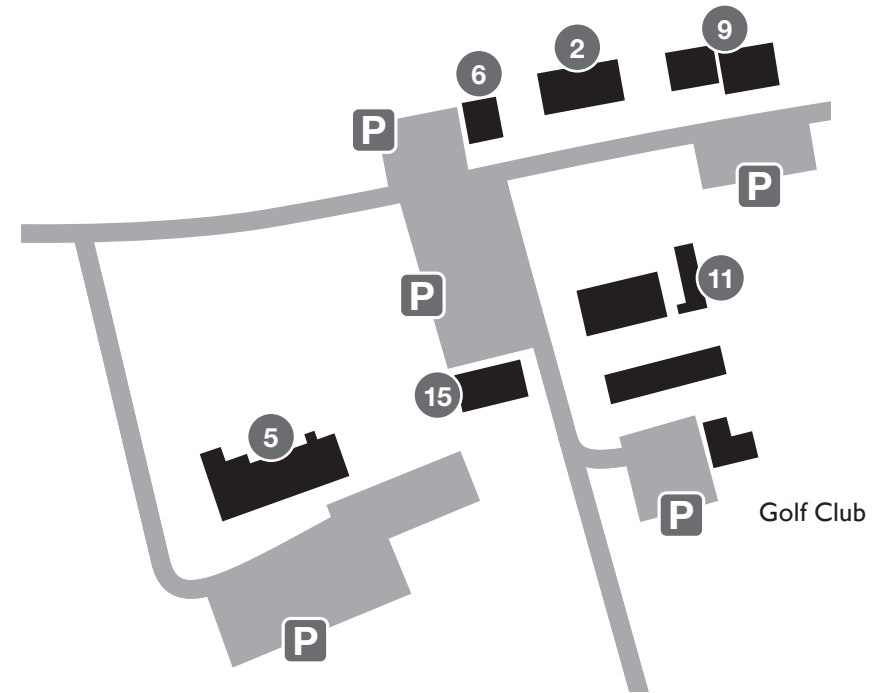

BRIDGWATER
& TAUNTON
COLLEGE

Not to scale

Version 8 14/12/2017

ROOM NUMBERS

MAIN SITE

- | | |
|---|--------------------------------------|
| 1 Main Reception
Rooms CCH, CC1 to CC8,
CC105 and CC106 | 12 National College for Nuclear |
| 8 Brian Galloway Learning
Workshop
Rooms CG4 to CG8 | 14 Student Liasion Team Office (SLT) |
| | 16 University LRC |

RODWAY FARM

- 4 Agriculture Innovation Centre (AIC)
Rooms CA1 to CA18
- 13 Rodway Farm

- | | |
|--|---|
| 2 14 -16 Centre | 9 Construction Skills and
Innovation Centre (CSIC) |
| 5 Animal Management Centre
(AMC)
AMCTR - Tutorial Room
Rooms AM1 to AM4 | 11 Fisheries and Workshops
FISHERY1, HWS2 - Agri Mech
HWS3 - Chainsaw,
HWS7 - Countryside, HWS8 - Mech
HWS11 - Fish |
| 6 Arboriculture
ARBPR - Practical
ARBTR - Theory | 15 Temporary Classrooms
Rooms CTC1 and CTC2 |