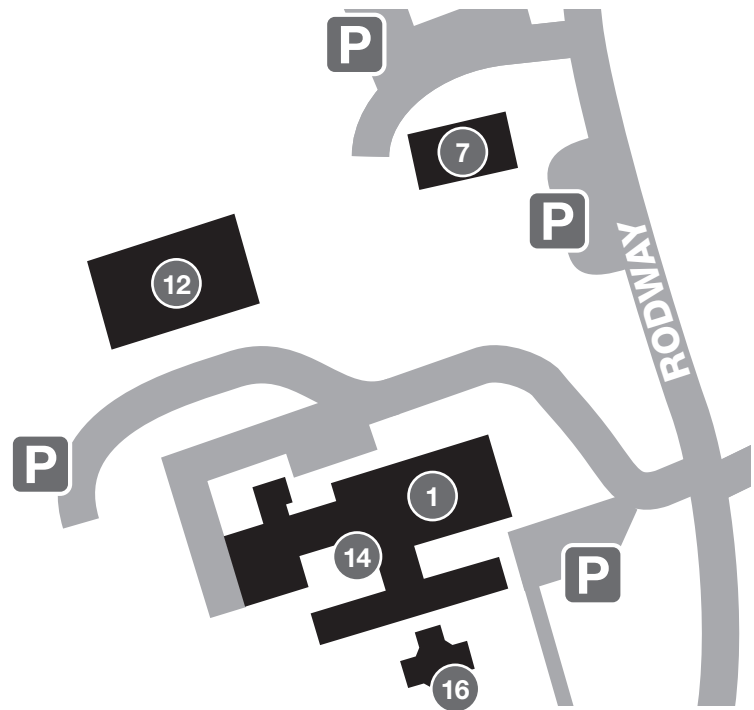

CANNINGTON CAMPUS

Main Site

Rodway, Cannington
Somerset TA5 2LS
01278 655105

Agriculture Innovation Centre

Rodway Farm, Cannington,
Somerset TA5 2PJ

- 1 Main Reception
- 2 14-16 Centre
- 3 Activity Centre
- 4 Agriculture Innovation Centre (AIC)
- 5 Animal Management Centre (AMC)
- 6 Arboriculture
- 7 Equestrian Centre
- 8 Brian Galloway Building (BGB)
- 9 Construction Skills and Innovation Centre (CSIC)
- 10 Crockers
- 11 Fisheries and Workshops
- 12 National College for Nuclear
- 13 Rodway Farm
- 14 Student Liaison Team Office (SLT)
- 15 Temporary Classrooms 2 and 3
- 16 University Centre

BRIDGWATER
& TAUNTON
COLLEGE

Not to scale

Version 8 14/12/2017

ROOM NUMBERS

MAIN SITE

- | | |
|---|--------------------------------------|
| 1 Main Reception
Rooms CCH, CC1 to CC8,
CC105 and CC106 | 12 National College for Nuclear |
| 8 Brian Galloway Learning
Workshop
Rooms CG4 to CG8 | 14 Student Liasion Team Office (SLT) |
| | 16 University LRC |

RODWAY FARM

- 4 Agriculture Innovation Centre (AIC)
Rooms CA1 to CA18
- 13 Rodway Farm

- | | |
|--|---|
| 2 14 -16 Centre | 9 Construction Skills and
Innovation Centre (CSIC) |
| 5 Animal Management Centre
(AMC)
AMCTR - Tutorial Room
Rooms AM1 to AM4 | 11 Fisheries and Workshops
FISHERY1, HWS2 - Agri Mech
HWS3 - Chainsaw,
HWS7 - Countryside, HWS8 - Mech
HWS11 - Fish |
| 6 Arboriculture
ARBPR - Practical
ARBTR - Theory | 15 Temporary Classrooms
Rooms CTC1 and CTC2 |