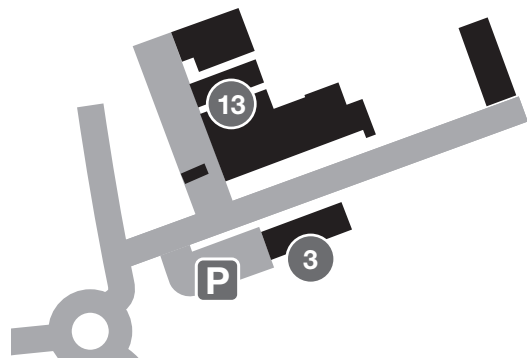

BRIDGWATER
& TAUNTON
COLLEGE

Not to scale

Version 8 14/12/2017

ROOM NUMBERS

MAIN SITE

- | | |
|---|--------------------------------------|
| 1 Main Reception
Rooms CCH, CC1 to CC8,
CC105 and CC106 | 12 National College for Nuclear |
| 8 Brian Galloway Learning
Workshop
Rooms CG4 to CG8 | 14 Student Liasion Team Office (SLT) |
| | 16 University LRC |

RODWAY FARM

- 4 Agriculture Innovation Centre (AIC)
Rooms CA1 to CA18
- 13 Rodway Farm

- | | |
|--|---|
| 2 14 -16 Centre | 9 Construction Skills and
Innovation Centre (CSIC) |
| 5 Animal Management Centre
(AMC)
AMCTR - Tutorial Room
Rooms AM1 to AM4 | 11 Fisheries and Workshops
FISHERY1, HWS2 - Agri Mech
HWS3 - Chainsaw,
HWS7 - Countryside, HWS8 - Mech
HWS11 - Fish |
| 6 Arboriculture
ARBPR - Practical
ARBTR - Theory | 15 Temporary Classrooms
Rooms CTC1 and CTC2 |