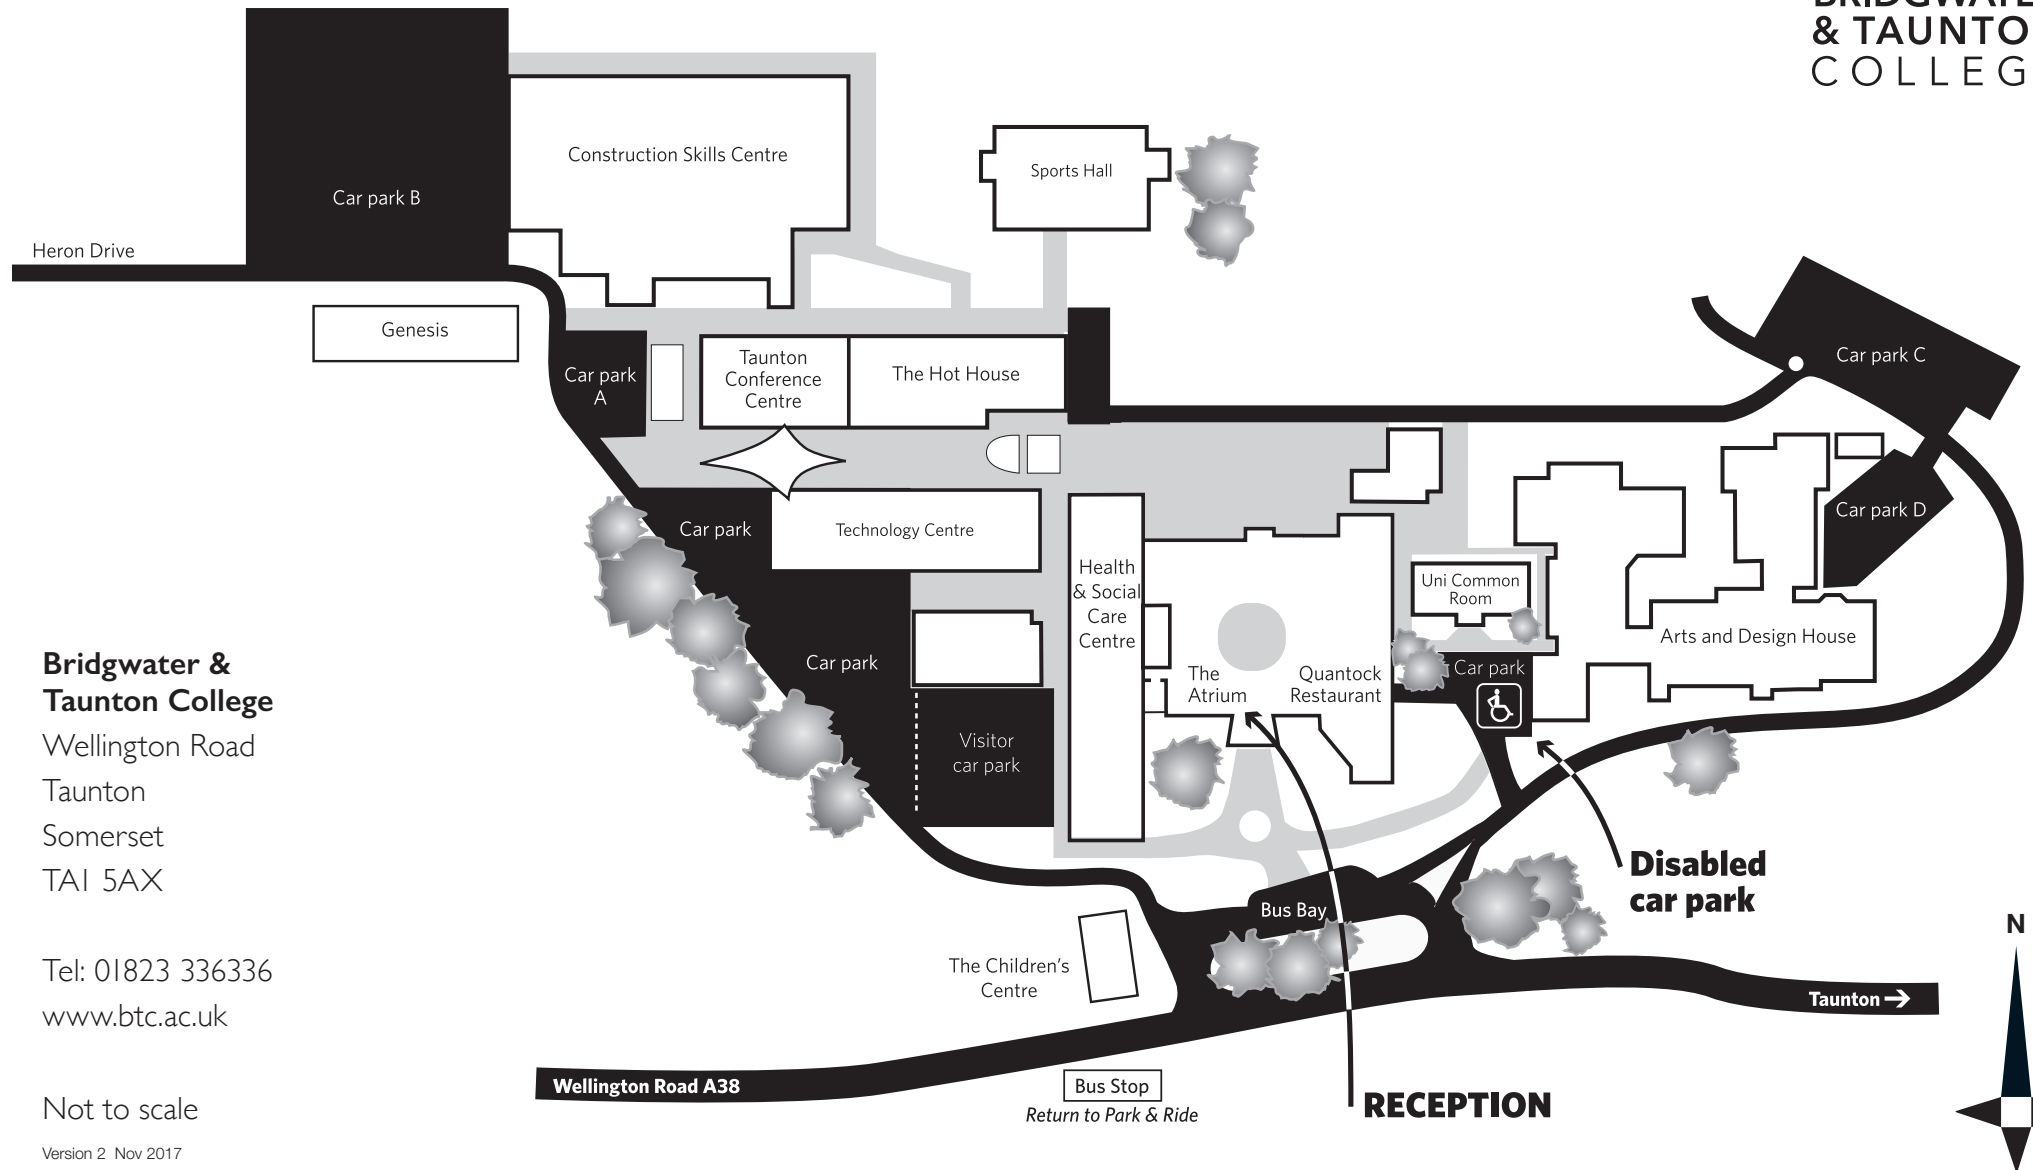

Bridgwater & Taunton College

TAUNTON CAMPUS

Bridgwater & Taunton College

Wellington Road
Taunton
Somerset
TA1 5AX

Tel: 01823 336336
www.btc.ac.uk

Not to scale

Version 2 Nov 2017