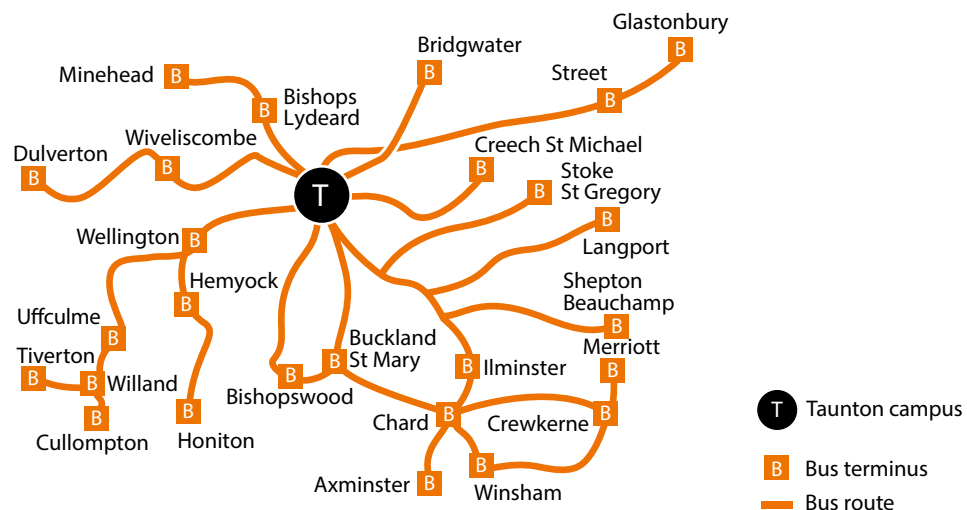

BUS SERVICE INDEX

Town/Village	Bus service	Page	Town/Village	Bus service	Page
Axminster	30	6	Huish Episcopi	54	6
Bishopswood	98	4	Ilminster	30	6
Bishops Lydeard	28	8	Langport	54	6
Bridgwater	21	7	Minehead	28	8
Buckland St Mary	98	4	Shepton Beauchamp	10C	4
	99	9	Stoke St Gregory	51	5
Chard	96	3	Street	29	7
	30	6	Tiverton	22	8
	99	9	Uffculme	22	8
Creech St Michael	29	7	Wellington	20	3
Crewkerne	96	3	Wells	29	7
Dulverton	25	9	Willand	22	8
Glastonbury	29	7	Wiveliscombe	25	9
Hemyock	20	3			
Honiton	20	3			

BUS ROUTES

ROUTES TO TAUNTON CAMPUS

Services stop at the Taunton campus while others will serve Taunton town centre.

Route 96 (South West Coaches) Merriott, Crewkerne, Chard, Taunton Campus

	am	pm
Merriott, The Church.....	7.10	6.03
Crewkerne, Wadham School.....	7.15	5.57
A30, Cricket St Thomas.....	7.29	5.43
Chard, Boden Street.....	7.45	.....
Chard, Guildhall.....	.....	5.35
Chard, Ship Inn.....	7.48	5.31
Donyatt, George Inn.....	7.52	5.26
Horton Cross, Herne House.....	7.54	5.23
Henlade, Falcon Hotel.....	8.09	5.08
Taunton Campus.....	8.35	4.40

↑ READ UP

Route 20 (Dartline Coaches) Honiton, Dunkeswell, Hemyock, Culmstock, Wellington, Taunton

	am	pm
Honiton, Tesco Superstore (E-bound).....	7.01	6.41
Honiton, Lace Walk (Stop C).....	7.05	.....
Honiton, Job Centre (Stop D).....	.....	6.36
Combe Raleigh, Combe Raleigh Turn.....	7.12	6.29
Dunkeswell, Highfield Road.....	7.19	6.22
Dunkeswell, Royal Oak.....	7.22	6.19
Sheldon, Sheldon Turn.....	7.25	6.15
Hemyock, Catherine Wheel.....	7.33	6.09
Hemyock, Castle Park.....	7.35	6.04
Hemyock, Prowses.....	7.38	6.07
Culmstock, All Saints Church.....	7.48	5.55
Nicholashayne, Post Office.....	7.53	5.49
Sampford Moor, Vine Cottage.....	7.57	.....
Sampford Moor, Blue Ball Inn.....	.....	5.45
Wellington, High Street.....	8.06	5.36
Heatherton Park.....	8.13	5.26
Taunton, Castle Way.....	8.31	5.15