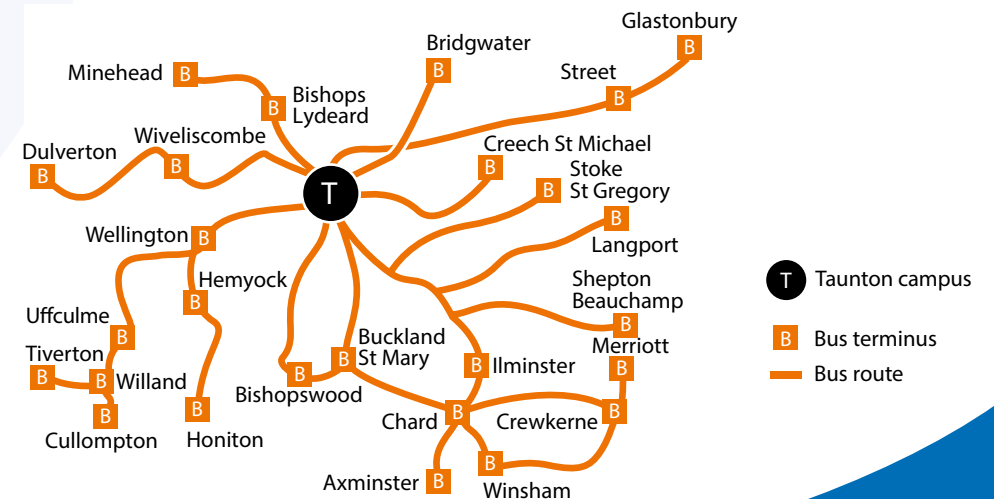

If you leave your bus pass at home you are liable to pay the full cost of travel. The College is not authorised to issue temporary vouchers or cash for travel.

BUS ROUTES