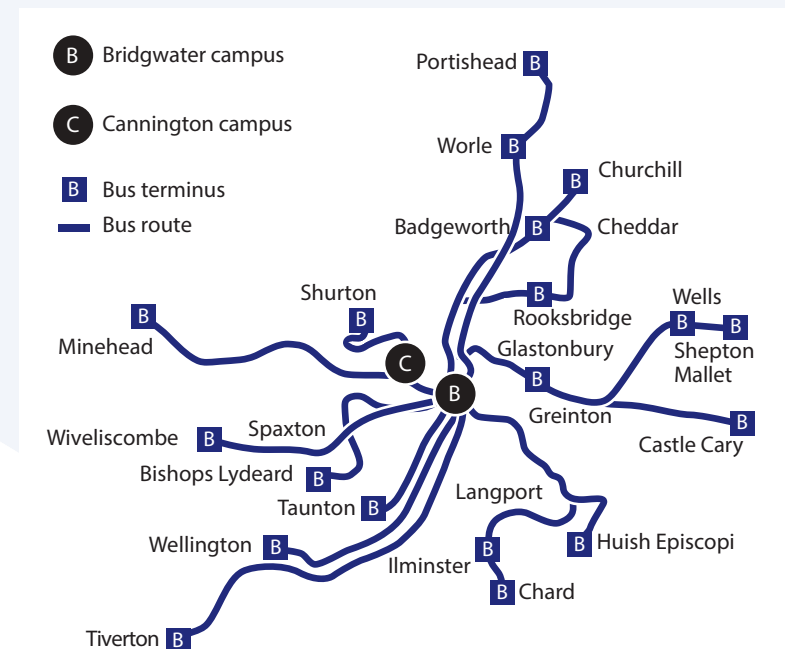

### 2. COLLEGE BUS PASS

The subsidised bus pass  
*Offered by the College for students from Clevedon, Portishead, Weston, Wiveliscombe, Yeovil or Tiverton.*

## BUS ROUTES