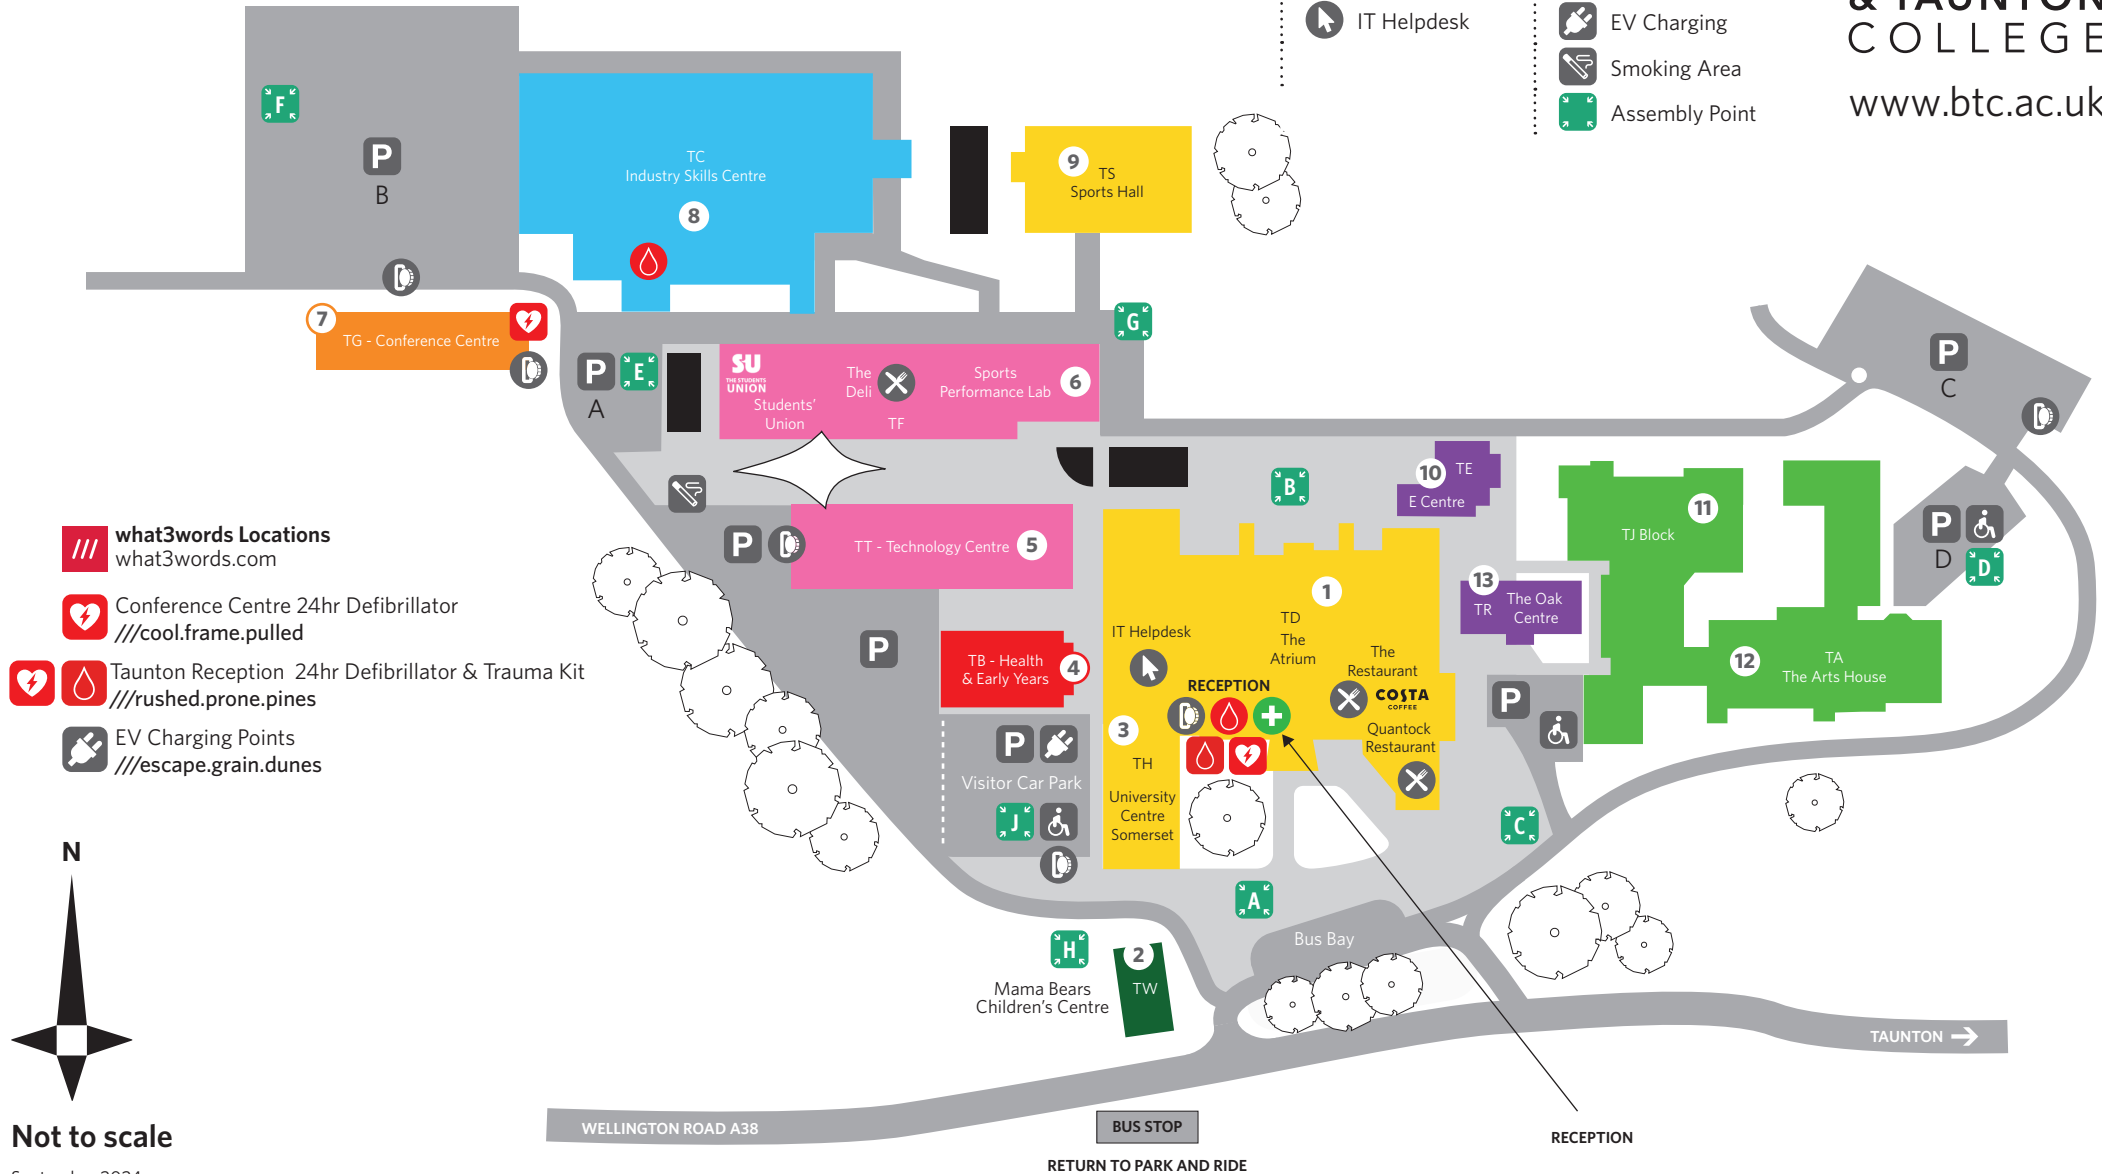

## Campus Key

- Internal**
- Defibrillator
  - First Aid
  - Trauma Kit
  - Food Outlet
  - IT Helpdesk

- External**
- 24hr Defibrillator
  - 24hr Trauma Kit
  - Disabled Parking
  - Parking
  - EV Charging
  - Smoking Area
  - Assembly Point

### Ground Floor

Main Reception  
The Restaurant **COSTA**  
COFFEE  
The Art Shop  
Information and Guidance  
The Quantock Restaurant